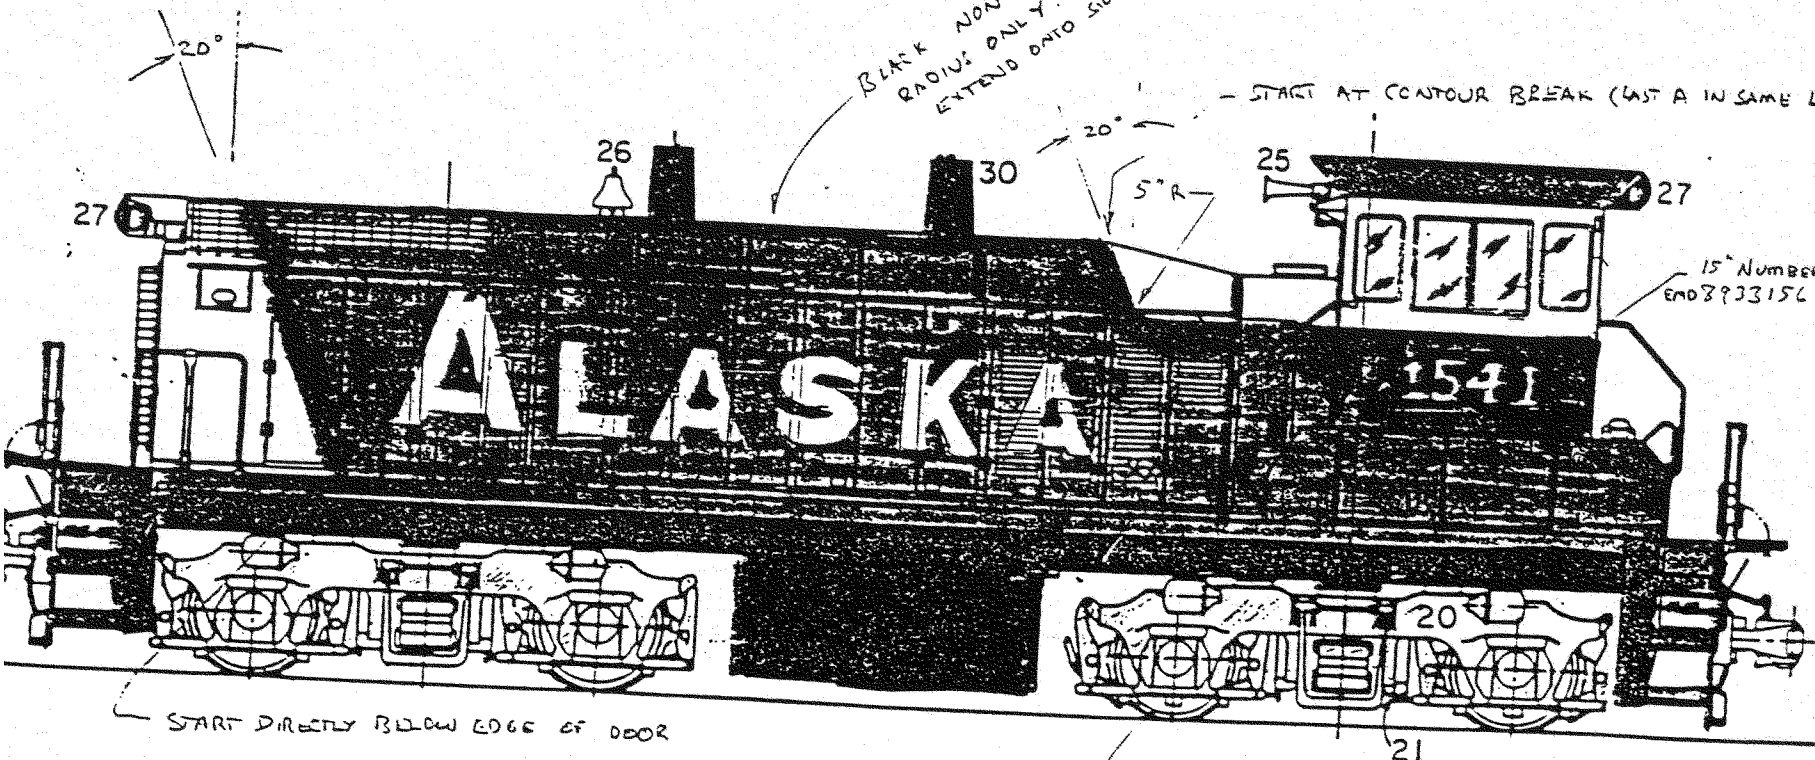

LETTERING

ROPE = POLYETHYLENE
 SIDE OF CAB: 12" YELLOW
 FRONT: BLACK 4 1/2" BLUE

PAINT: POLYESTER DUPONT 226 IMPON

YELLOW: 54701-U

BLUE: 63203-U

BLACK

LIGHT BODY GRAY ENAMEL

BLACK + YELLOW STRIPES
 6" WIDE x 45°

BLACK NON SKID INSIDE
 RADIUS ONLY. DO NOT
 EXTEND ONTO SIDES OR RADII

- START AT CONTOUR BREAK (LAST A IN SAME LINE)

15" Numbers Per
 END 8933156

START DIRECTLY BELOW EDGE OF DOOR

striped
 P.1 +
 sheet

12 1/16 10 7 1/16 1 1/8 1 3/4 GRAY TRUCKS